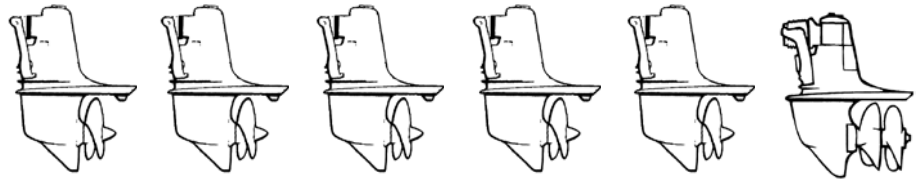

Volvo Penta Engines & Sterndrives

Fast Moving Parts

Fast Moving Parts - Outdrives

Description	200	250	270 270T	275 275A 285A	280 280TA 280PT	280DP
Exhaust Bellows	A VP0876631 B VP0872531	A VP0876631 B VP0872531	A VP0876631 B VP0872531	A VP0876631 B VP0872531	A VP0876633 B VP0872531	A VP0876631 B VP0872531
Water Hose	A VP0875822 B VP0853548	A VP0875822 B VP0853548	A VP0875822 VP0832831 B VP0853548	A VP0875822 B VP0853548	A VP0875822 VP0832831 B VP0853548	A VP0875822 B VP0853548
Pivot Pins & Nuts	A VP0814301 B VP0941885	A VP0814301 B VP0941885	A VP0814301 B VP0941885	A VP0814301 B VP0941885	A VP0814301 B VP0941885	A VP0814301 B VP0941885
Rubber Block	A VP0875379 C VP0832565 D VP0950364 E VP0960142	A VP0875379 C VP0832565 D VP0950364 E VP0960142	A VP0875379 B VP0875531 C VP0832565 D VP0950364 E VP0960142 F VP0940097	B VP0875531 C VP0832565 D VP0950364 F VP0940097	A VP0875379 B VP0875531 C VP0832565 D VP0950364 E VP0960142 F VP0940097	B VP0875531 C VP0832565 D VP0950364 F VP0940097
UJoint & Bellows	A VP0876294 B VP0853012 C VP0853013	A VP0876294 B VP0853012 C VP0853013	A VP0876294 B VP0853012 C VP0853013	A VP0876294 B VP0853012 C VP0853013	A VP0876294 B VP0853012 C VP0853013	A VP0876294 B VP0853012 C VP0853013
Repair Kit		VP0875361	VP0875361	VP0875361	VP0875361	VP0875361
Cable Hardware	A VP0813954 B VP0192662 C VP0017253 VP0017276 D VP3852329	A VP0813954 B VP0192662 C VP0017253 VP0017276 D VP3852329	A VP0813954 B VP0192662 C VP0017253 VP0017276 D VP3852329	A VP0813954 B VP0192662 C VP0017253 VP0017276 D VP3852329	A VP0813954 B VP0192662 C VP0017253 VP0017276 D VP3852329	A VP0813954 B VP0192662 C VP0017253 VP0017276 D VP3852329
Steering Fork Bushings	VP0876278 NLA	VP0876278 VP0814388	VP0876278 VP0832820 VP0814388	VP0876278 VP0814388	VP0876278 VP0832820 VP0814388	VP0876278 VP0814388
Exhaust Outlet	VP0854061 VP0959447	VP0854061 VP0959447	VP0854061 VP0959447	VP0854061 VP0959447		
Line Cutter	VP0832965	VP0839534	VP0839534	VP0839534	VP0839423	VP3858457 (1) VP3858458 (2)

(1) Front; line cutters replaced by thrust washers

(2) Rear; line cutters replaced by thrust washers