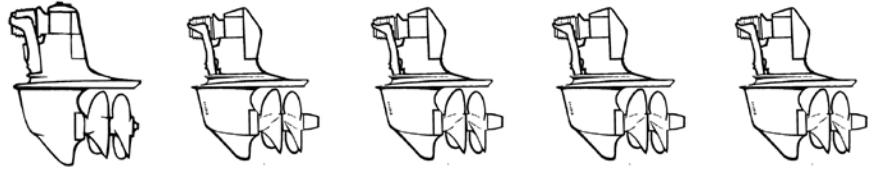

Fast Moving Parts - Outdrives

Description	290DP	DP-A DP-A1 DP-A2	DP-B DP-B1	DP-C DP-C1	DP-D DP-D1 DP-E
Line Cutter	VP3858457 (1) VP3858458 (2)	VP3858457 (1) VP3858458 (2)	VP3858457 (1) VP3858458 (2)	VP3858457 (1) VP3858458 (2)	VP3858457 (1) VP3858458 (2)
Prop Nut	DIESEL A VP0852201 B VP0941670 C VP0852216	DIESEL A VP0852201 B VP0941670 C VP0852216			
Prop Cone & Hardware	A VP0872614 B VP0872545 C VP0941670 D VP0853676 E VP0854294 F VP0854667 G VP0852196 H VP0853869	A VP0872614 B VP0872545 C VP0941670 D VP0853676 E VP0854294 F VP0854667 G VP0852196 H VP0853869	A VP0872614 B VP0872545 C VP0941670 D VP0853676 E VP0854294 F VP0854667 G VP0852196 H VP0853869	A VP0872614 B VP0872545 C VP0941670 D VP0853676 E VP0854294	A VP0872614 B VP0872545 C VP0941670 D VP0853676 E VP0854294
Prop Cone & Hardware		A VP0872549 B VP0872546 C VP0943194 D VP0853676 E VP0854294 F VP3851334		A VP0872549 B VP0872546 C VP0943194 D VP0853676 E VP0854294 F VP3851334	A VP0872549 B VP0872546 C VP0943194 D VP0853676 E VP0854294 F VP3851334
Upper Seal Kits Lower Seal Kits	A VP0876266 B VP0876267	A VP0876266 B VP0876267	A VP0876266 B VP0876267	A VP0876266 B VP0876267	A VP0876266 B VP0876267

(1) Front; line cutters replaced by thrust washers

(2) Rear; line cutters replaced by thrust washers