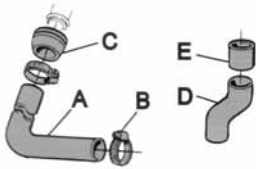

Intake Hoses	A VP3852352
	C VP3852556
	E VP3852315