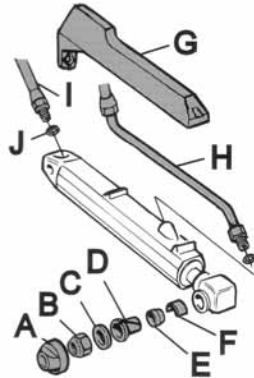

Volvo Penta Engines & Sterndrives

Fast Moving Parts

Fast Moving Parts - Outdrives

Description	290 290A	SP-A SP-A1 SP-A2	SP-C SP-C1 SP-E
Exhaust Bellows	A VP0876631 B VP0872531	A VP0876631 B VP0872531	A VP0876631 B VP0872531
Water Intake Hose	A VP0876632 B VP0853548	A VP0876632 B VP0853548	A VP0876632 B VP0853548
Drive Anodes	A VP0852835 VP0873178 B VP0946541 C VP0872793	A VP0852835 VP0873178 B VP0946541 C VP0872793	A VP0852835 VP0873178 B VP0946541 C VP0872793
Hydraulic Trim Hoses	VP0854752	VP0854752	VP0854700 VP0854701 VP0873228 VP0873229
Rubber Block	A VP0854133 B VP0971089 C VP0976945	A VP0854133 B VP0971089 C VP0976945	A VP0854133 B VP0971089 C VP0976945
UJoint Bellows	A VP0876294 B VP0853012 C VP0853013	A VP0876294 B VP0853012 C VP0853013	A VP0876294 B VP0853012 C VP0853013
Repair Kit	A VP0876265	A VP0876265	
Bushing Kit	VP0876279 VP0852912 VP0853062	VP0876279 VP0852912 VP0853062	VP0876507 VP0853062 VP0872756
Steering Fin	A VP0854040 B VP0959440	A VP0854040 B VP0959440	A VP0854040 B VP0959440
Exhaust Flapper	VP0852644	VP0852644	VP0852644
Anodes	VP0876137 VP0875815	VP0876137 VP0875815	VP0876137 VP0875815
Line Cutter	VP0839423	VP0839423 VP0872082	VP0872082
Prop Cone & Hardware	A VP0854045 B VP0854047 C VP0850888 D VP0850889	A VP0854045 B VP0854047 C VP0850888 D VP0850889	A VP0854045 C VP0850888 D VP0850889
Upper Seal Kits Lower Seal Kits	A VP0876266 B VP0876268	A VP0876266 B VP0876268	A VP0876266 B VP0876268

Ujoint Bellows	VP3841481
----------------	-----------

Cable Hardware	A VP0813954
	C VP3854480
	D VP3852329

Steering Fork Bushings	A VP3852316
	B VP3808228
	C VP3852571

Steering Fin	A VP3854402
	B VP3852008
	C VP3850662