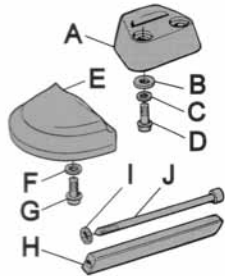

Anodes	A VP3854130
	VP3855610
	B VP3852191
	C VP3852061
	D VP0942342
	E VP3855411
	VP3855412
	F VP3852182
	G VP3852186
	H VP3852970
	I N/A
	J N/A

Ujoint Bellows	VP3841481