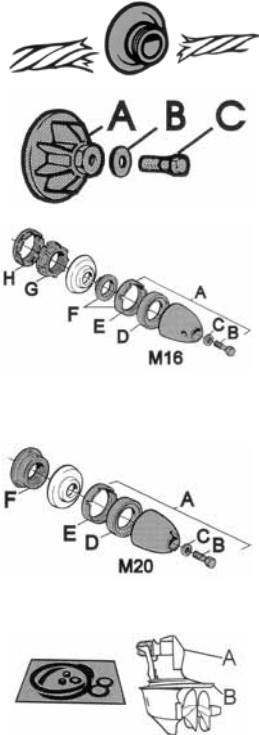

Fast Moving Parts - Outdrives

Description	290DP	DP-A DP-A1 DP-A2	DP-B DP-B1	DP-C DP-C1	DP-D DP-D1 DP-E
Line Cutter	VP3858457 (1) VP3858458 (2)	VP3858457 (1) VP3858458 (2)	VP3858457 (1) VP3858458 (2)	VP3858457 (1) VP3858458 (2)	VP3858457 (1) VP3858458 (2)
Prop Nut	DIESEL A VP0852201 B VP0941670 C VP0852216	DIESEL A VP0852201 B VP0941670 C VP0852216			
Prop Cone & Hardware	A VP0872614 B VP0872545 C VP0941670 D VP0853676 E VP0854294 F VP0854667 G VP0852196 H VP0853869	A VP0872614 B VP0872545 C VP0941670 D VP0853676 E VP0854294 F VP0854667 G VP0852196 H VP0853869	A VP0872614 B VP0872545 C VP0941670 D VP0853676 E VP0854294 F VP0854667 G VP0852196 H VP0853869	A VP0872614 B VP0872545 C VP0941670 D VP0853676 E VP0854294	A VP0872614 B VP0872545 C VP0941670 D VP0853676 E VP0854294
Prop Cone & Hardware		A VP0872549 B VP0872546 C VP0943194 D VP0853676 E VP0854294 F VP3851334		A VP0872549 B VP0872546 C VP0943194 D VP0853676 E VP0854294 F VP3851334	A VP0872549 B VP0872546 C VP0943194 D VP0853676 E VP0854294 F VP3851334
Upper Seal Kits Lower Seal Kits	A VP0876266 B VP0876267	A VP0876266 B VP0876267	A VP0876266 B VP0876267	A VP0876266 B VP0876267	A VP0876266 B VP0876267

(1) Front; line cutters replaced by thrust washers

(2) Rear; line cutters replaced by thrust washers