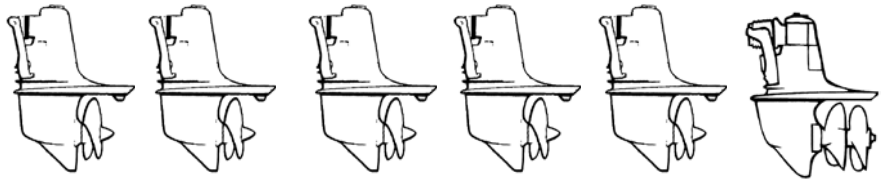

Fast Moving Parts - Outdrives

Description	200	250	270 270T	275 275A 285A	280 280TA 280PT	280DP
Anode	VP0875809	VP0875805	VP0875805	VP0875805	VP0876137 VP0875815	VP0876138 VP0875821
Prop Cone & Hardware	A VP0897367 B VP0854047 C VP0854045	A VP0897367 B VP0854047 C VP0854045	A VP0897367 B VP0854047 C VP0854045 D VP0850889		A VP0897367 B VP0854047 C VP0854045 D VP0850889	
Prop Cone & Hardware				A VP0854047 B VP0897367 C VP0850888 D VP0854045 E VP0850889	A VP0854047 B VP0897367 C VP0850888 D VP0854045 E VP0850889	
Prop Nut						A VP0852201 B VP0941670 C VP0852216
Prop Cone & Hardware						See 290DP
Upper Seal Kits Lower Seal Kits	A VP0876266 B VP0876268	A VP0876266 B VP0876268	A VP0876266 B VP0876268	A VP0876266 B VP0876268	A VP0876266 B VP0876268	A VP0876266 B VP0876267