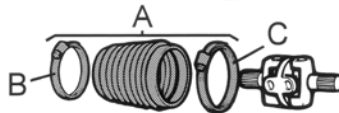

Volvo Penta Engines & Sterndrives

Fast Moving Parts

Fast Moving Parts - Outdrives

Description	290 290A	SP-A SP-A1 SP-A2	SP-C SP-C1 SP-E
Exhaust Bellows	A VP0876631 B VP0872531	A VP0876631 B VP0872531	A VP0876631 B VP0872531
Water Intake Hose	A VP0876632 B VP0853548	A VP0876632 B VP0853548	A VP0876632 B VP0853548
Drive Anodes	A VP0852835 VP0873178 B VP0946541 C VP0872793	A VP0852835 VP0873178 B VP0946541 C VP0872793	A VP0852835 VP0873178 B VP0946541 C VP0872793
Hydraulic Trim Hoses	VP0854752	VP0854752	VP0854700 VP0854701 VP0873228 VP0873229
Rubber Block	A VP0854133 B VP0971089 C VP0976945	A VP0854133 B VP0971089 C VP0976945	A VP0854133 B VP0971089 C VP0976945
UJoint Bellows	A VP0876294 B VP0853012 C VP0853013	A VP0876294 B VP0853012 C VP0853013	A VP0876294 B VP0853012 C VP0853013
Repair Kit	A VP0876265	A VP0876265	
Bushing Kit	VP0876279 VP0852912 VP0853062	VP0876279 VP0852912 VP0853062	VP0876507 VP0853062 VP0872756
Steering Fin	A VP0854040 B VP0959440	A VP0854040 B VP0959440	A VP0854040 B VP0959440
Exhaust Flapper	VP0852644	VP0852644	VP0852644
Anodes	VP0876137 VP0875815	VP0876137 VP0875815	VP0876137 VP0875815
Line Cutter	VP0839423	VP0839423 VP0872082	VP0872082
Prop Cone & Hardware	A VP0854045 B VP0854047 C VP0850888 D VP0850889	A VP0854045 B VP0854047 C VP0850888 D VP0850889	A VP0854045 C VP0850888 D VP0850889
Upper Seal Kits Lower Seal Kits	A VP0876266 B VP0876268	A VP0876266 B VP0876268	A VP0876266 B VP0876268