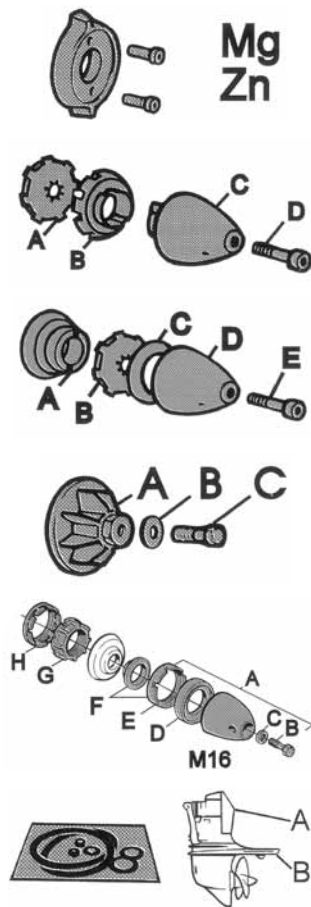

- 1) Production designation
- 2) Model Number
- 3) Serial Number
- 4) Reduction Ratio

Fast Moving Parts - Outdrives

**VOLVO
PENTA**

Description	100	100B	100S	110S	120S 120S-B 120S-C	120S-D 120S-E
 Shift Cable Bellows & Clamps	A NLA B VP0961663 C VP0943476	A NLA B VP0961663 C VP0943476				
 Transom Seal Rings & Bolts	A VP0804190 B VP0191844 C VP0806624	A VP0804190 B VP0191844 C VP0806624				
 Pivot Pins & Nuts	A NLA B VP0804326	A NLA B VP0804326				
 Exhaust Boot	A VP0875827 B VP0853013	A VP0875827 B VP0853013				
 Shift Linkage Parts	A VP0813954 B VP0192662 C VP0017253 D VP0017276 D VP3852329	A VP0813954 B VP0192662 C VP0017253 D VP0017276 D VP3852329				
 Steering Fork Bushings	A NLA B VP0876278 C NLA D VP0804209	A NLA B VP0876278 C NLA D VP0804209				
 Reverse Lock Components	A NLA B VP0804274	A NLA B VP0804274				
 Prop Cone	VP0875810	VP0875810	VP0875810 VP0839513	VP0876603 VP0875812	VP0876604 VP0876286	VP0876604 VP0876286
 Cotter Pin	VP0907881	VP0907881	VP0907881			

(1) Front; line cutters replaced by thrust washers

(2) Rear; line cutters replaced by thrust washers

Fast Moving Parts - Outdrives

Description	200	250	270 270T	275 275A 285A	280 280TA 280PT	280DP
Anode	VP0875809	VP0875805	VP0875805	VP0875805	VP0876137 VP0875815	VP0876138 VP0875821
Prop Cone & Hardware	A VP0897367 B VP0854047 C VP0854045	A VP0897367 B VP0854047 C VP0854045	A VP0897367 B VP0854047 C VP0854045 D VP0850889		A VP0897367 B VP0854047 C VP0854045 D VP0850889	
Prop Cone & Hardware				A VP0854047 B VP0897367 C VP0850888 D VP0854045 E VP0850889	A VP0854047 B VP0897367 C VP0850888 D VP0854045 E VP0850889	
Prop Nut						A VP0852201 B VP0941670 C VP0852216
Prop Cone & Hardware						See 290DP
Upper Seal Kits Lower Seal Kits	A VP0876266 B VP0876268	A VP0876266 B VP0876268	A VP0876266 B VP0876268	A VP0876266 B VP0876268	A VP0876266 B VP0876268	A VP0876266 B VP0876267