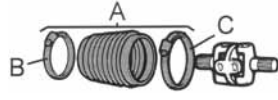

Volvo Penta Engines & Sterndrives

Fast Moving Parts

Fast Moving Parts - Outdrives

Description	200	250	270 270T	275 275A 285A	280 280TA 280PT	280DP
Exhaust Bellows	A VP0876631 B VP0872531	A VP0876631 B VP0872531	A VP0876631 B VP0872531	A VP0876631 B VP0872531	A VP0876633 B VP0872531	A VP0876631 B VP0872531
Water Hose	A VP0875822 B VP0853548	A VP0875822 B VP0853548	A VP0875822 VP0832831 B VP0853548	A VP0875822 B VP0853548	A VP0875822 VP0832831 B VP0853548	A VP0875822 B VP0853548
Pivot Pins & Nuts	A VP0814301 B VP0941885	A VP0814301 B VP0941885	A VP0814301 B VP0941885	A VP0814301 B VP0941885	A VP0814301 B VP0941885	A VP0814301 B VP0941885
Rubber Block	A VP0875379 C VP0832565 D VP0950364 E VP0960142	A VP0875379 C VP0832565 D VP0950364 E VP0960142	A VP0875379 B VP0875531 C VP0832565 D VP0950364 E VP0960142 F VP0940097	B VP0875531 C VP0832565 D VP0950364 F VP0940097	A VP0875379 B VP0875531 C VP0832565 D VP0950364 E VP0960142 F VP0940097	B VP0875531 C VP0832565 D VP0950364 F VP0940097
UJoint & Bellows	A VP0876294 B VP0853012 C VP0853013	A VP0876294 B VP0853012 C VP0853013	A VP0876294 B VP0853012 C VP0853013	A VP0876294 B VP0853012 C VP0853013	A VP0876294 B VP0853012 C VP0853013	A VP0876294 B VP0853012 C VP0853013
Repair Kit		VP0875361	VP0875361	VP0875361	VP0875361	VP0875361
Cable Hardware	A VP0813954 B VP0192662 C VP0017253 VP0017276 D VP3852329	A VP0813954 B VP0192662 C VP0017253 VP0017276 D VP3852329	A VP0813954 B VP0192662 C VP0017253 VP0017276 D VP3852329	A VP0813954 B VP0192662 C VP0017253 VP0017276 D VP3852329	A VP0813954 B VP0192662 C VP0017253 VP0017276 D VP3852329	A VP0813954 B VP0192662 C VP0017253 VP0017276 D VP3852329
Steering Fork Bushings	VP0876278 NLA	VP0876278 VP0814388	VP0876278 VP0832820 VP0814388	VP0876278 VP0814388	VP0876278 VP0832820 VP0814388	VP0876278 VP0814388
Exhaust Outlet	VP0854061 VP0959447	VP0854061 VP0959447	VP0854061 VP0959447	VP0854061 VP0959447		
Line Cutter	VP0832965	VP0839534	VP0839534	VP0839534	VP0839423	VP3858457 (1) VP3858458 (2)

(1) Front; line cutters replaced by thrust washers

(2) Rear; line cutters replaced by thrust washers